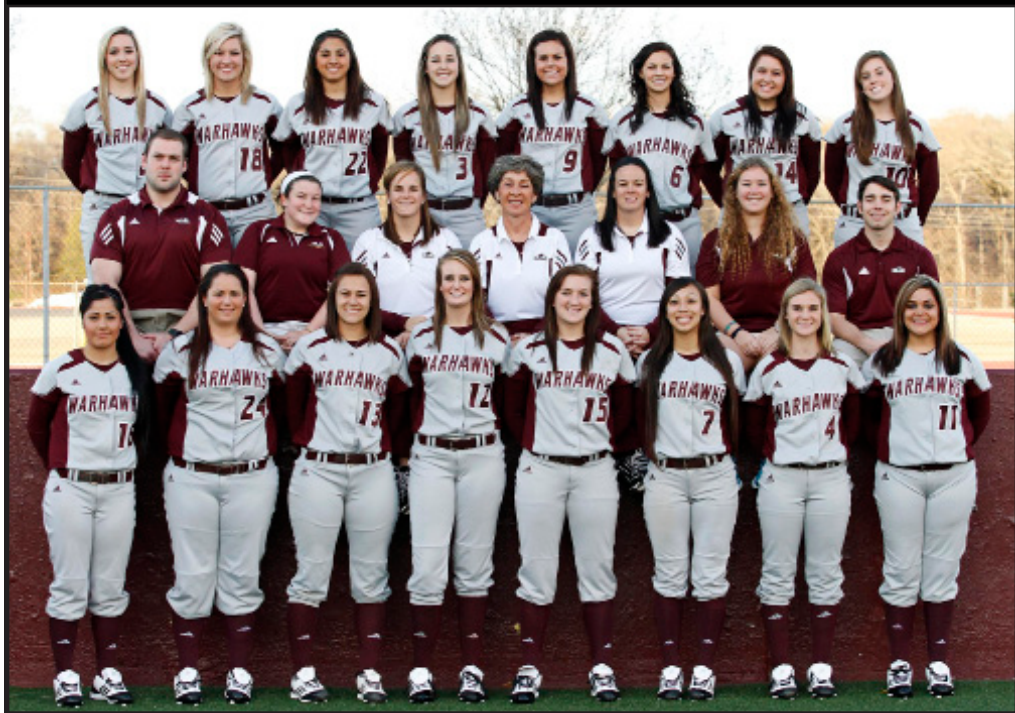

2012 ULM Softball Team

BY CLASS

Seniors..... Roxy Cassel
..... Jessica Chastka
..... Katie Girardi
Juniors ..... Elena DiMattia
..... Samantha Hamby
..... Haley McCall
..... Charlotte Pastor
..... Janel Salanoa
..... Karli Wainwright
Sophomores..... Miyuki Navarrete
..... Stephanie Routzon
Freshmen..... Kayla Boening
..... Alexis Cacioppo
..... Mackenzie Miller
..... Haylie Wilson

BY POSITION

C..... Roxy Cassel
..... Katie Girardi
IF..... Alexis Cacioppo
..... Katie Girardi
..... Haley McCall
..... Miyuki Navarrete
..... Charlotte Pastor
..... Stephanie Routzon
..... Janel Salanoa
OF..... Elena DiMattia
..... Karli Wainwright
P..... Jessica Chastka
..... Samantha Hamby
..... Stephanie Routzon
..... Haylie Wilson
UT..... Kayla Boening
..... Mackenzie Miller
DP..... Roxy Cassel
..... Janel Salanoa

BY STATE

California ..... Alexis Cacioppo
..... Miyuki Navarrete
..... Janel Salanoa
Colorado ..... Mackenzie Miller
..... Stephanie Routzon
Florida..... Katie Girardi
..... Haylie Wilson
Louisiana..... Elena DiMattia
..... Samantha Hamby
..... Haley McCall
..... Charlotte Pastor
..... Karli Wainwright
Texas..... Kayla Boening
..... Roxy Cassel
..... Jessica Chastka

No.	Player	Pos.	B/T	Ht.	Yr.	Hometown(Previous School)
3	Elena DiMattia	OF	L/R	5-4	Jr.	Sunset, La. (Beau Chene HS)
4	Mackenzie Miller	UT	R/R	5-6	Fr.	Evergreen, Colo. (Conifer HS)
6	Karli Wainwright	OF	L/R	5-4	Jr.	Lake Charles, La. (LSU-Eunice)
7	Miyuki Navarrete	IF	R/R	5-6	So.	San Jose, Calif. (Archbishop Mitty HS)
9	Samantha Hamby	P	R/R	5-7	Jr.	Monroe, La. (Central Alabama CC)
10	Charlotte Pastor	IF	L/R	5-3	Jr.	Metairie, La. (St. Mary's Dominican HS)
12	Stephanie Routzon	P/IF	R/R	6-0	So.	Wheat Ridge, Colo. (Wheat Ridge HS)
13	Roxy Cassel	C/DP	R/R	5-8	Sr.	Deer Park, Texas (Deer Park HS)
14	Haylie Wilson	P	R/R	5-3	Fr.	Middleburg, Fla. (The Bolles School)
15	Jessica Chastka	P	R/R	5-8	Sr.	College Station, Texas (A&M Consolidated HS)
16	Janel Salanoa	IF	R/R	5-5	Jr.	San Jose, Calif. (Evergreen Valley HS)
18	Haley McCall	IF	R/R	5-6	Jr.	Grand Chenier, La. (LSU-Eunice)
21	Kayla Boening	UT	L/R	5-4	Fr.	San Antonio, Texas (Poth HS)
22	Alexis Cacioppo	IF	R/R	5-5	Fr.	La Habra, Calif. (Sonora HS)
24	Katie Girardi	IF/C	R/R	5-8	Sr.	Pembroke Pines, Fla. (McArthur HS)

COACHING STAFF

Head Coach: Rosemary Holloway-Hill, 28th Season (Oral Roberts, '77)
Assistant Coach: Sara Vogt, Fourth Season (Indiana, '03)
Graduate Assistant Coach: Paige Cassady, Second Season (FIU, '10)

PRONUNCIATIONS

Kayla **Boening**..... BANE-ing
Alexis **Cacioppo** ..... cass-e-o-po
Jessica **Chastka** ..... chas-t-ka
Elena **DiMattia** ..... de-matt-e-ah

Miyuki Navarrete.....me-you-key na-va-rhet
Stephanie **Routzon**..... ROUTE-zun
Janel **Salanoa** ..... sal-A-noah
Sara **Vogt** ..... vote